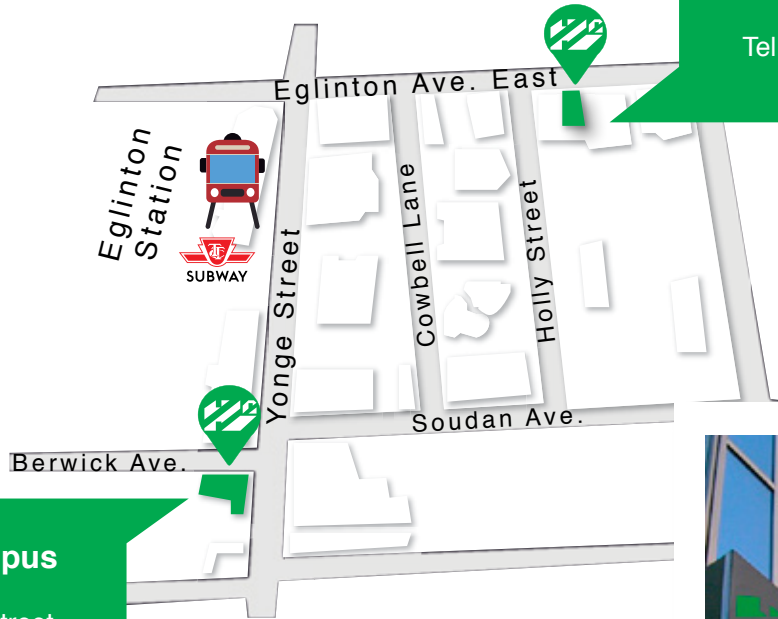

Just a few steps from Eglinton Subway Station

Eglinton Campus

51 Eglinton Avenue East
Toronto, ON
Canada, M4P 1G7

Tel: (1) 416-487-8643

Yonge Campus

2160 Yonge Street
Toronto, ON
Canada, M4S 2A8

Tel: (1) 416-485-1410